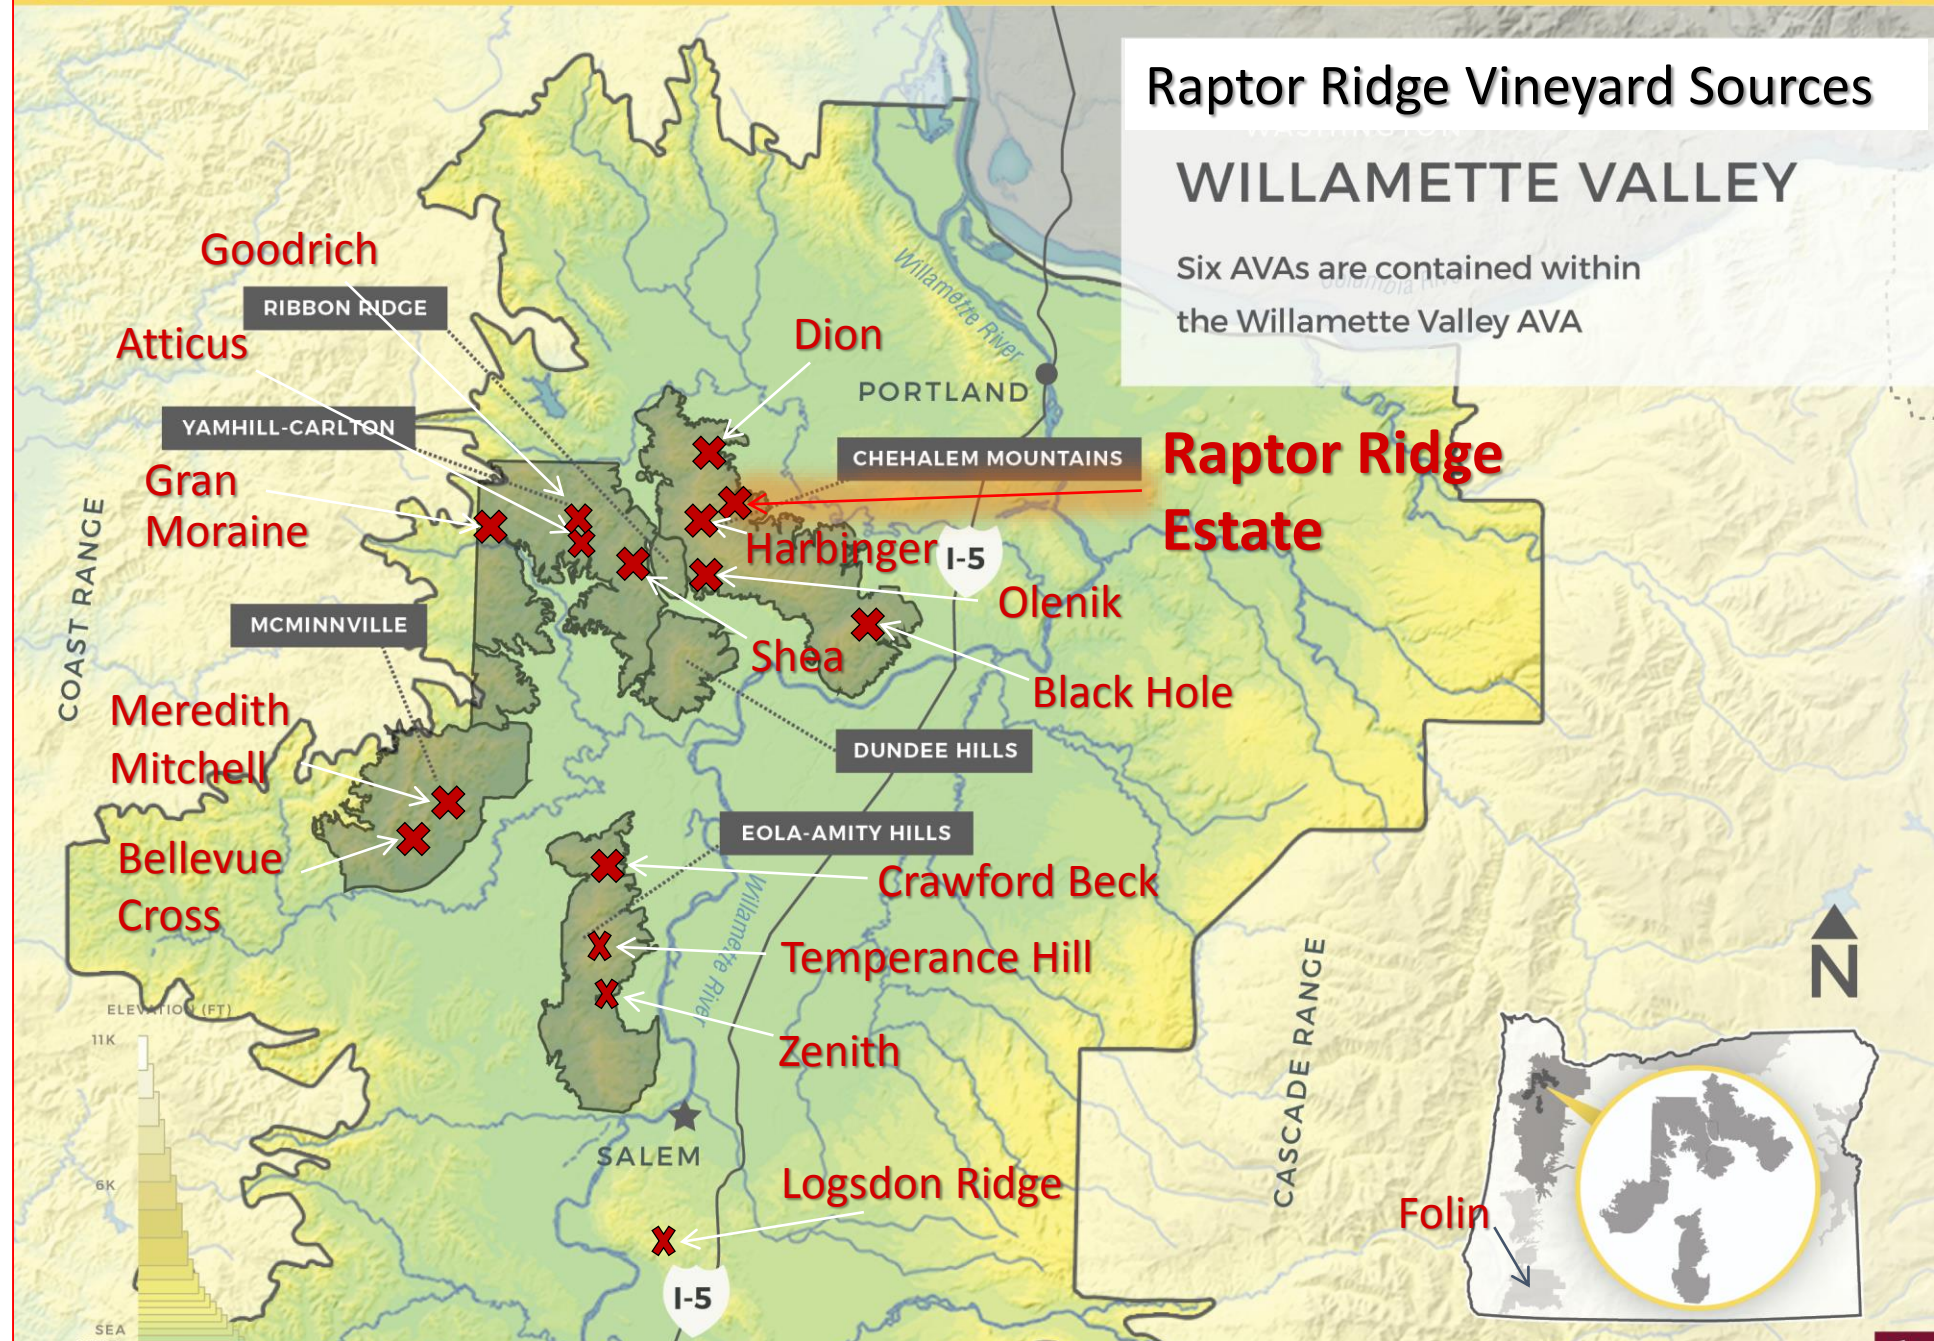

Raptor Ridge Vineyard Sources

WILLAMETTE VALLEY

Six AVAs are contained within the Willamette Valley AVA

Goodrich

Atticus

Dion

Gran Moraine

Harbinger

Olenik

Meredith Mitchell

Bellevue Cross

Zenith

Logsdon Ridge

Crawford Beck

Temperance Hill

Raptor Ridge Estate